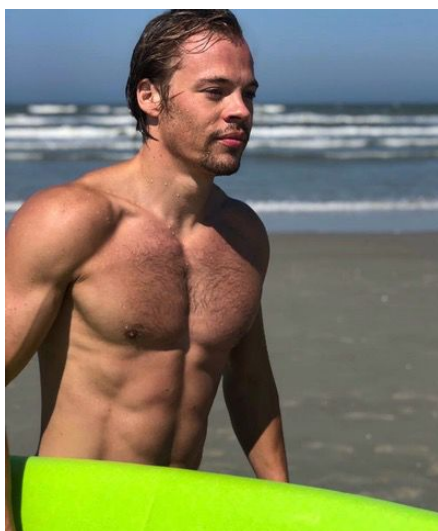

Mitch T

Gender Male
Age 32
Height 180 cm
Look Western European
Category Commercial model

Clothing eu 52
Shoe size 41
Eyes Green
Hair Brown
Extra skills model, sports model