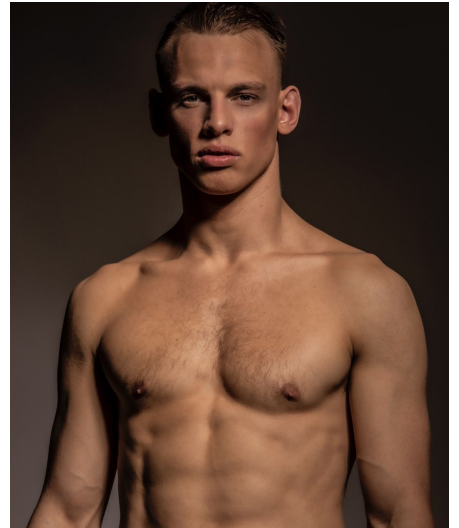

Max T

Gender Male
Age 30
Height 190 cm
Look Western European
Category Commercial model

Clothing eu 48/50
Shoe size 45
Eyes Blue
Hair Blond
Extra skills model, sports model, comedy, musician