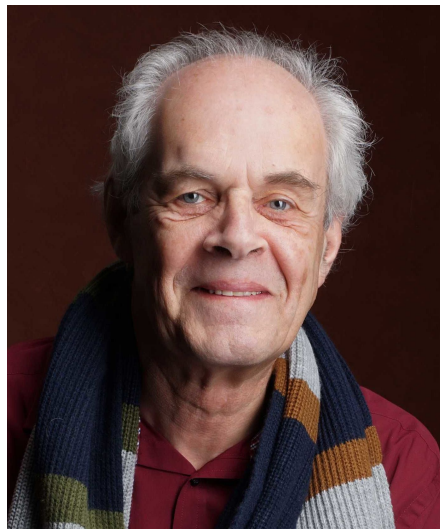

Hans D

Gender Male
Age 73
Height 188 cm
Look Western European
Category Actor semi professional

Clothing eu 52/54
Shoe size 43
Eyes Blue
Hair Gray
Extra skills actor