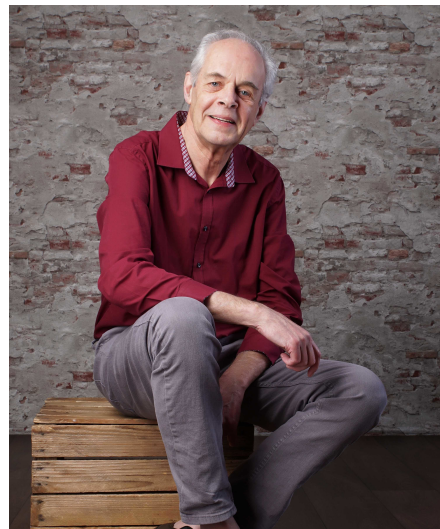

Hans D

Gender Male
Age 73
Height 188 cm
Look Western European
Category Actor semi professional

Clothing eu 52/54
Shoe size 43
Eyes Blue
Hair Gray
Extra skills actor