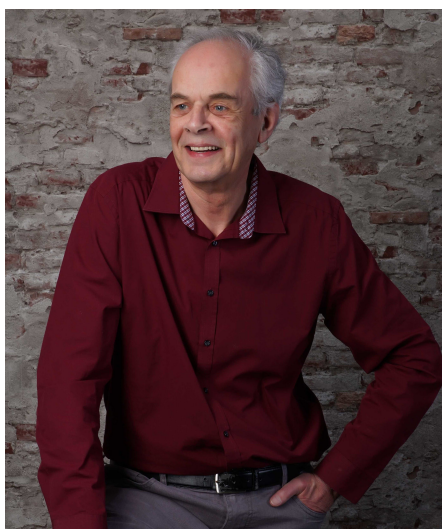

Hans D

Gender Male
Age 73
Height 188 cm
Look Western European
Category Actor semi professional

Clothing eu 52/54
Shoe size 43
Eyes Blue
Hair Gray
Extra skills actor