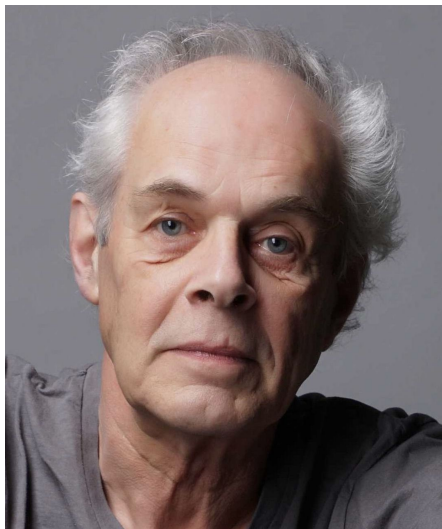

Hans D

Gender Male
Age 73
Height 188 cm
Look Western European
Category Actor semi professional

Clothing eu 52/54
Shoe size 43
Eyes Blue
Hair Gray
Extra skills actor