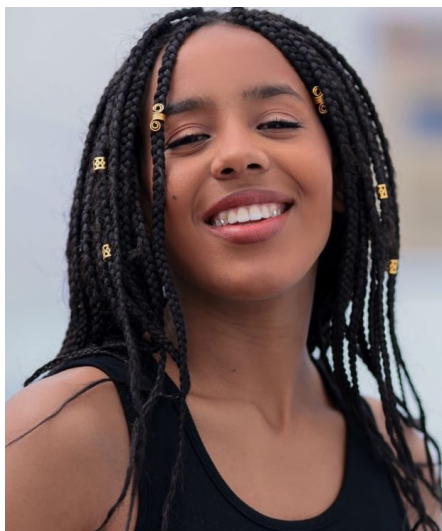

# Shakira A

**Gender** Female  
**Age** 18  
**Height** 176 cm  
**Look** African  
**Category** Actor semi professional

**Clothing eu** 38/40  
**Shoe size** 42  
**Eyes** Brown  
**Hair** Brown  
**Extra skills** actress, singer