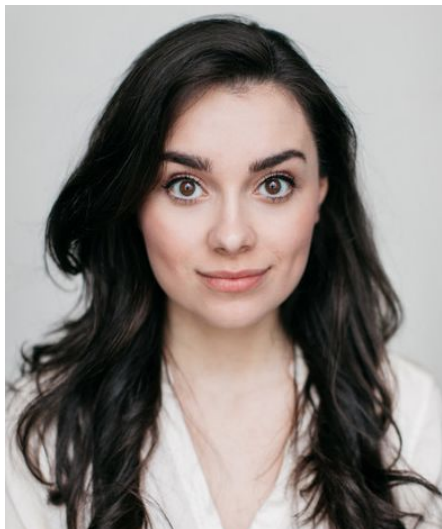

# Esther Ha

**Gender** Female  
**Age** 26  
**Height** 163 cm  
**Look** Western European  
**Category** Actor

**Clothing eu** 34  
**Shoe size** 39  
**Eyes** Brown  
**Hair** Brown  
**Extra skills** actress, model, singer, voice over