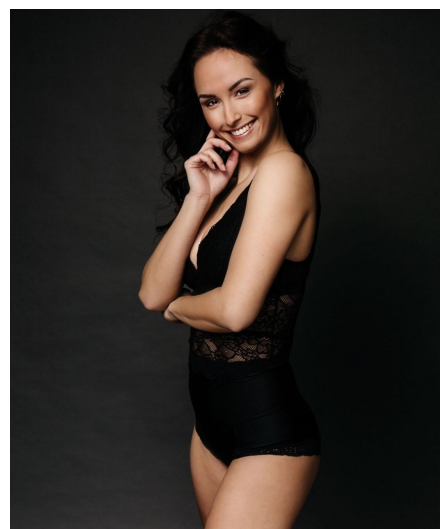

Charity J

Gender Female
Age 31
Height 171 cm
Look Southern European
Category Commercial model

Clothing eu 36
Shoe size 38
Eyes Brown
Hair Brown
Extra skills model, dancer