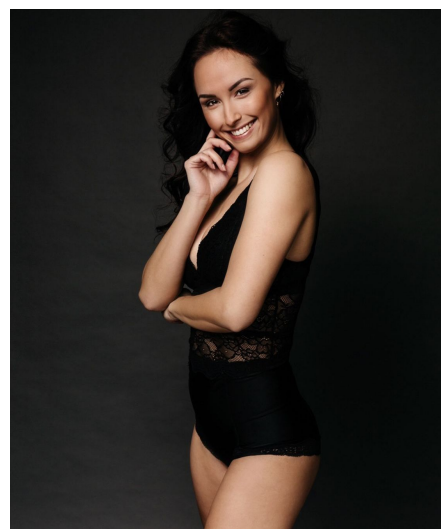

Charity J

Gender Female
Age 29
Height 171 cm
Look Southern European
Category Commercial model

Clothing eu 36
Shoe size 38
Eyes Brown
Hair Brown
Extra skills model, dancer