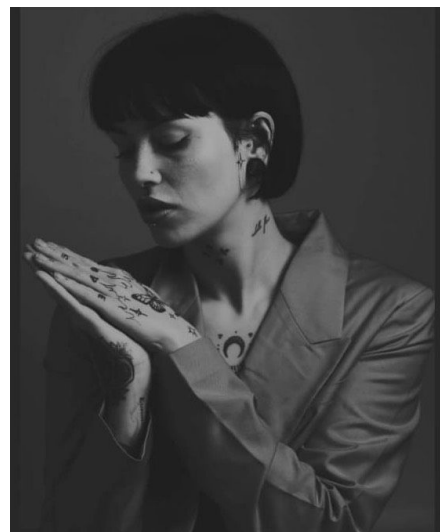

# Demy R

**Gender** Female  
**Age** 24  
**Height** 174 cm  
**Look** Western European  
**Category** Commercial model

**Clothing eu** 36  
**Shoe size** 37  
**Eyes** Green  
**Hair** Black  
**Extra skills** model