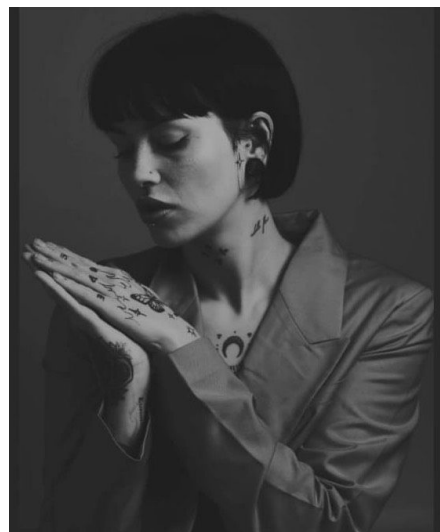

# Demy R

**Gender** Female  
**Age** 26  
**Height** 174 cm  
**Look** Western European  
**Category** Commercial model

**Clothing eu** 36  
**Shoe size** 37  
**Eyes** Green  
**Hair** Black  
**Extra skills** model