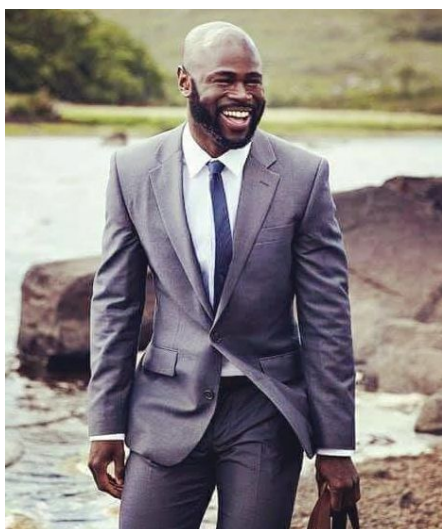

Emmanuel A

Gender Male
Age 38
Height 186 cm
Look African
Category Commercial model

Clothing eu 48
Shoe size 46
Eyes Black
Hair Bald
Extra skills model