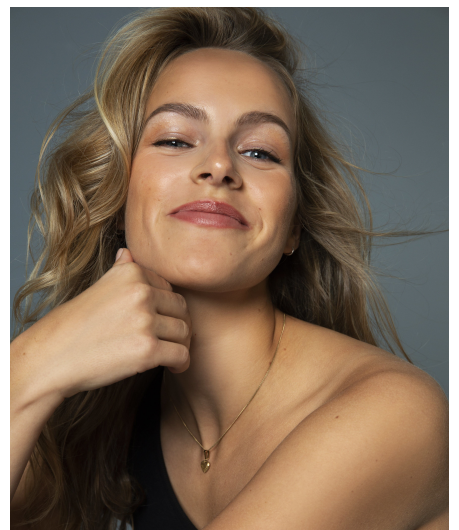

Niniane E

Gender Female
Age 27
Height 168 cm
Look Western European
Category Actor

Clothing eu 36/38
Shoe size 38
Eyes Blue
Hair Blond
Extra skills actress, model, singer, voice over