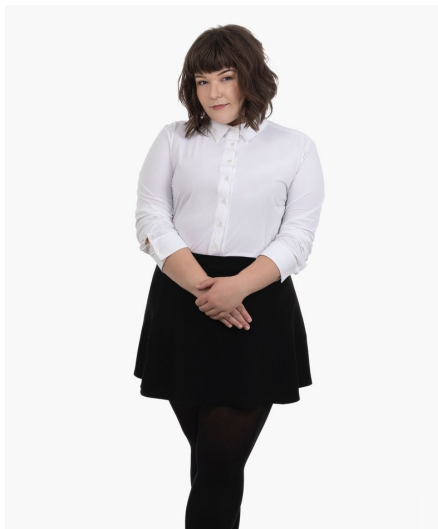

Anne L

Gender Female
Age 26
Height 167 cm
Look Western European
Category Actor

Clothing eu 42
Shoe size 39
Eyes Brown
Hair Brown
Extra skills actress, singer, dancer