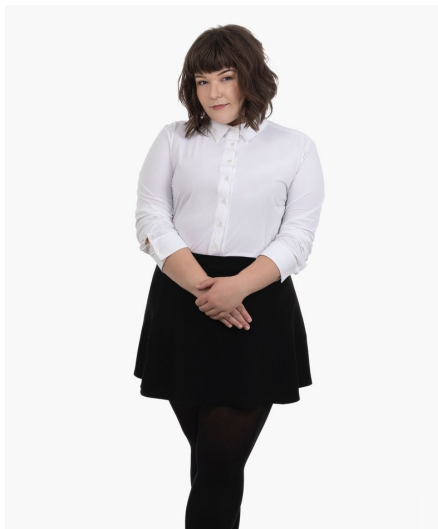

# Anne L

**Gender** Female  
**Age** 26  
**Height** 167 cm  
**Look** Western European  
**Category** Actor

**Clothing eu** 42  
**Shoe size** 39  
**Eyes** Brown  
**Hair** Brown  
**Extra skills** actress, singer, dancer