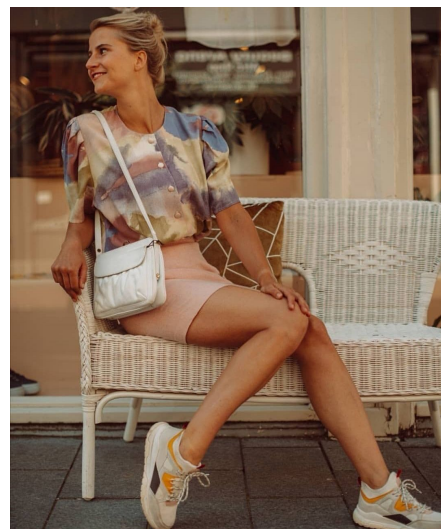

Annerie L

Gender Female
Age 37
Height 175 cm
Look Western European
Category Actor

Clothing eu 34
Shoe size 37
Eyes Green
Hair Blond
Extra skills actress, singer, dancer, voice over