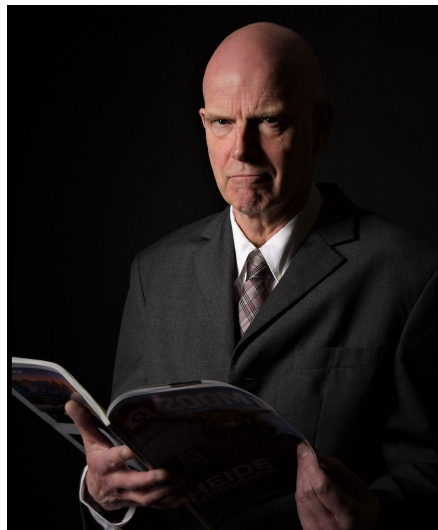

Bart-Piet M

Gender Male
Age 67
Height 185 cm
Look Western European
Category Commercial model

Clothing eu 52
Shoe size 45
Eyes Green
Hair Bald
Extra skills model, voice over