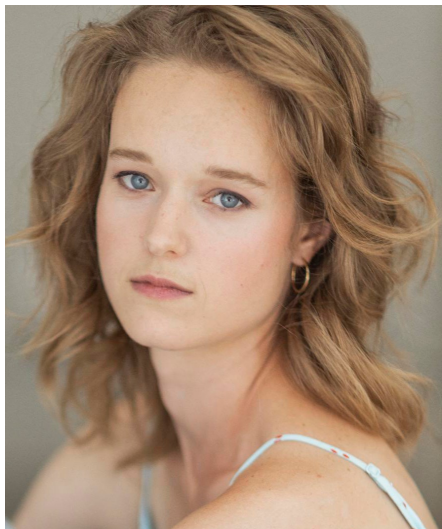

# Britt S

**Gender** Female  
**Age** 33  
**Height** 173 cm  
**Look** Western European  
**Category** Actor

**Clothing eu** 38  
**Shoe size** 37  
**Eyes** Blue  
**Hair** Dark blond  
**Extra skills** actress, model, comedy, dancer