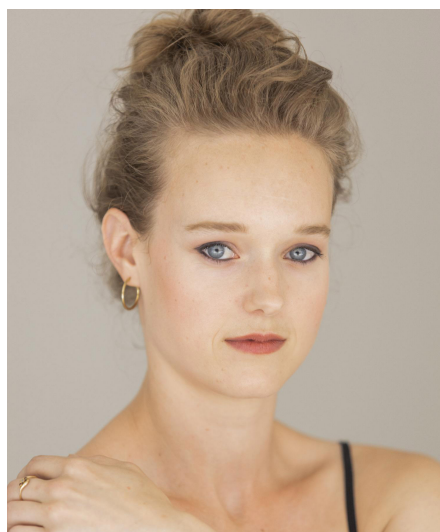

# Britt S

**Gender** Female  
**Age** 33  
**Height** 173 cm  
**Look** Western European  
**Category** Actor

**Clothing eu** 38  
**Shoe size** 37  
**Eyes** Blue  
**Hair** Dark blond  
**Extra skills** actress, model, comedy, dancer