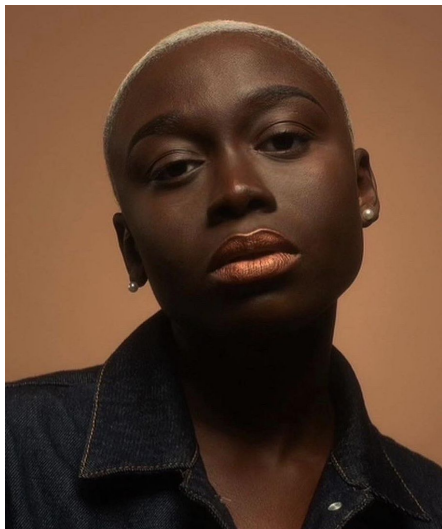

Shanice D

Gender Female
Age 28
Height 163 cm
Look African
Category Commercial model

Clothing eu 36
Shoe size 38
Eyes Brown
Hair Different
Extra skills model, sports model, hand model