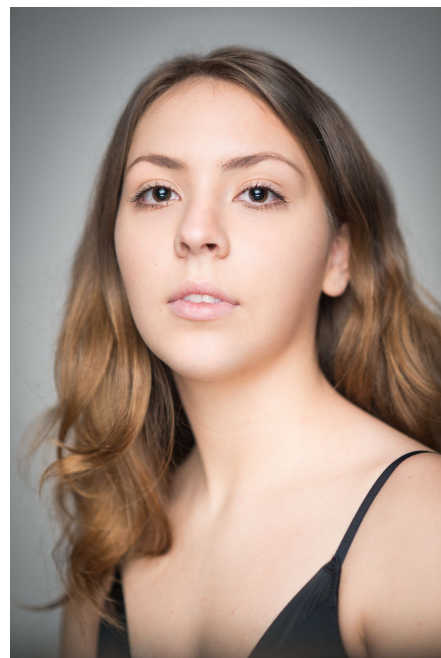

Salomé O

Gender Female
Age 29
Height 160 cm
Look Southern European
Category Commercial model

Clothing eu 34/36
Shoe size 38
Eyes Brown
Hair Dark blond
Extra skills model, dancer, voice over portuguese and spanish