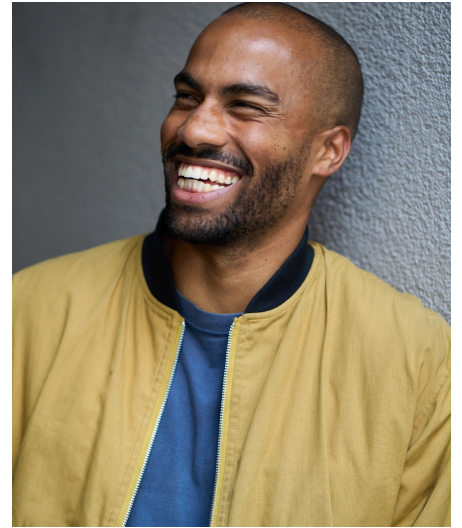

# Patrick L

**Gender** Male  
**Age** 34  
**Height** 176 cm  
**Look** African  
**Category** Actor semi professional

**Clothing eu** 50  
**Shoe size** 41  
**Eyes** Brown  
**Hair** Black  
**Extra skills** actor, model, voice over, sports model, presenter