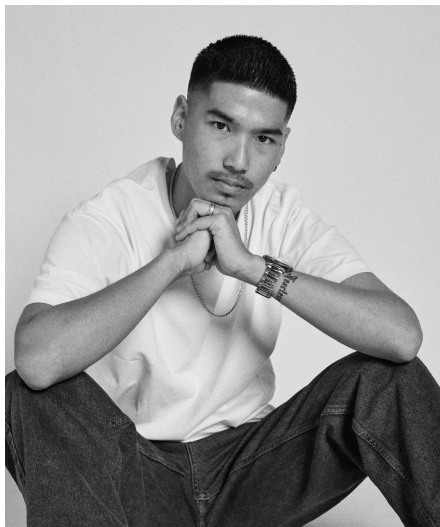

# Tobias E

**Gender** Male  
**Age** 26  
**Height** 186 cm  
**Look** Asian  
**Category** Commercial model

**Clothing eu** 48  
**Shoe size** 43  
**Eyes** Brown  
**Hair** Black  
**Extra skills** model, sports model, dancer