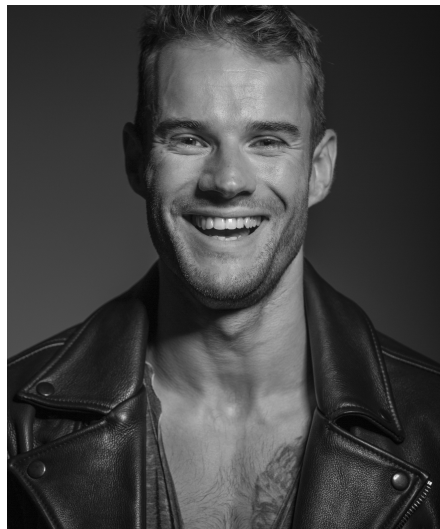

# Khyal K

**Gender** Male  
**Age** 34  
**Height** 183 cm  
**Look** Western European  
**Category** Commercial model

**Clothing eu** 48  
**Shoe size** 44  
**Eyes** Green  
**Hair** Dark blond  
**Extra skills** model, sports model