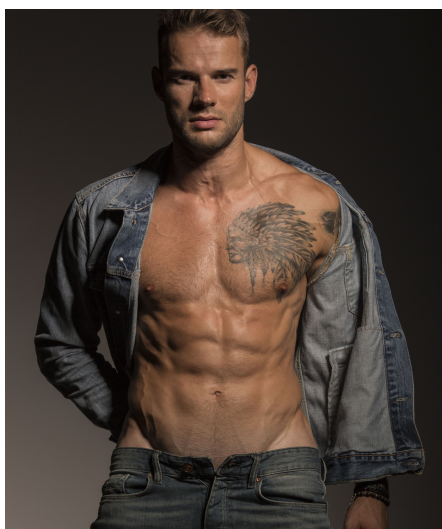

# Khyal K

**Gender** Male  
**Age** 34  
**Height** 183 cm  
**Look** Western European  
**Category** Commercial model

**Clothing eu** 48  
**Shoe size** 44  
**Eyes** Green  
**Hair** Dark blond  
**Extra skills** model, sports model