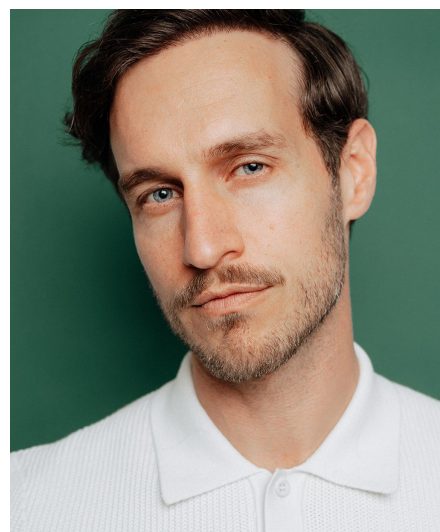

Simon K

Gender Male
Age 40
Height 180 cm
Look Western European
Category Commercial model

Clothing eu 48
Shoe size 42
Eyes Blue
Hair Dark blond
Extra skills model, actor, hand model, sports model