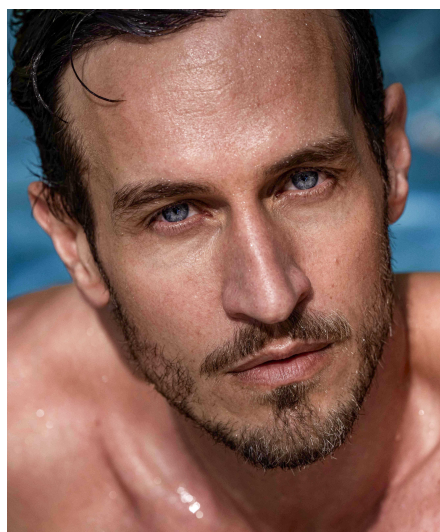

Simon K

Gender Male
Age 41
Height 180 cm
Look Western European
Category Commercial model

Clothing eu 48
Shoe size 42
Eyes Blue
Hair Dark blond
Extra skills model, actor, hand model, sports model