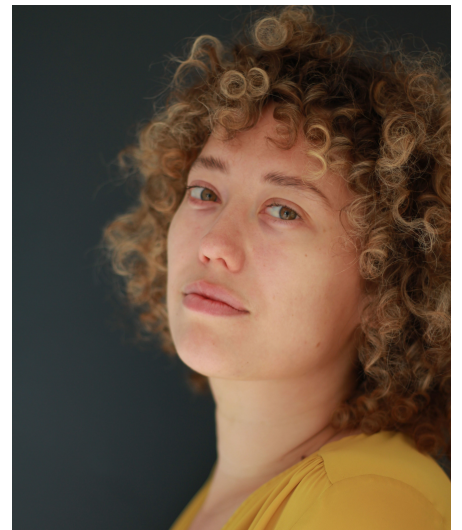

Roman L

Gender Female
Age 30
Height 174 cm
Look Southern European
Category Actor semi professional

Clothing eu 38
Shoe size 38
Eyes Brown
Hair Brown
Extra skills actress, model, voice over,
presenter, comedy