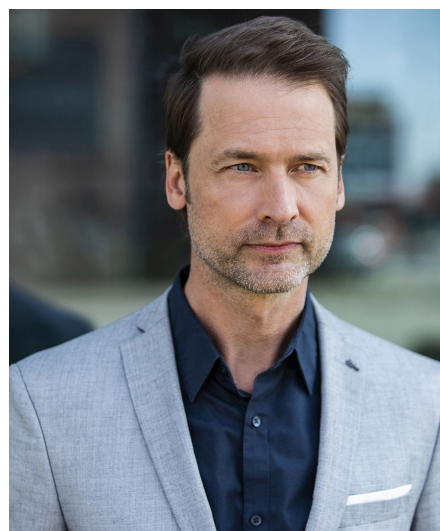

Rolph S

Gender Male
Age 52
Height 182 cm
Look Western European
Category Actor semi professional

Clothing eu 48
Shoe size 42
Eyes Blue
Hair Dark blond
Extra skills actor, model, hand model,
presenter, voice over