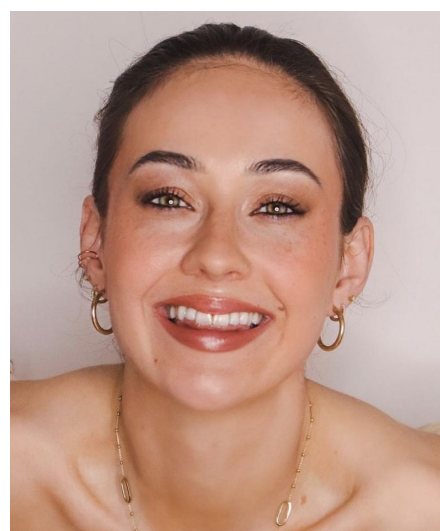

# Emily P

**Gender** Female  
**Age** 25  
**Height** 169 cm  
**Look** British  
**Category** Commercial model

**Clothing eu** 34/36  
**Shoe size** 38  
**Eyes** Green  
**Hair** Brown  
**Extra skills** model, dancer, sports model