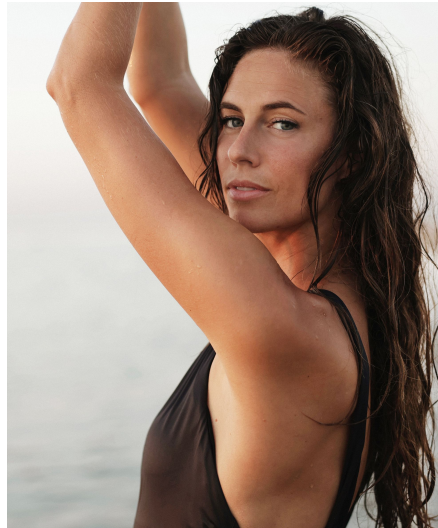

Stephanie Z

Gender Female
Age 37
Height 178 cm
Look Western European
Category Commercial model

Clothing eu 36
Shoe size 40
Eyes Blue
Hair Brown
Extra skills model, sports model, handmodel