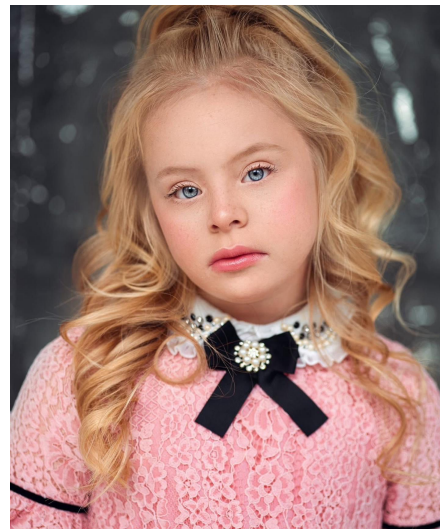

# Romy He

**Gender** Female  
**Age** 13  
**Height** 122 cm  
**Look** Western European  
**Category** Child

**Clothing eu** 134  
**Shoe size** 32  
**Eyes** Blue  
**Hair** Blond  
**Extra skills** model