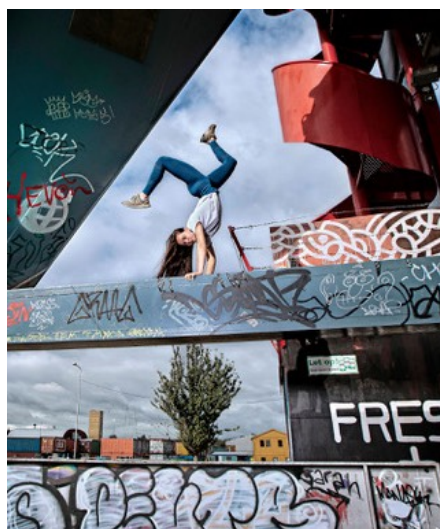

Wendy Ru

Gender Female
Age 21
Height 163 cm
Look Western European
Category Actor

Clothing eu 36
Shoe size 37
Eyes Brown
Hair Brown
Extra skills actress, dancer, singer, influencer,
voice over, sports model, stunt
performer