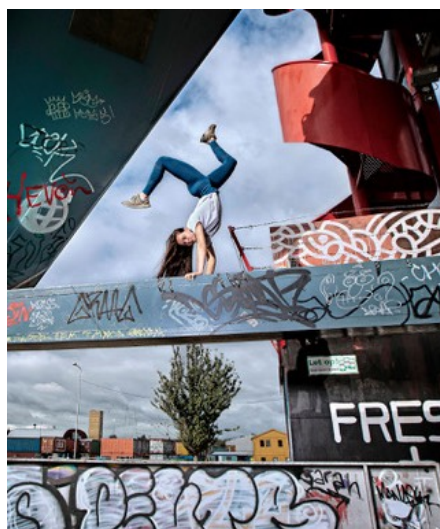

Wendy Ru

Gender Female
Age 20
Height 163 cm
Look Western European
Category Actor

Clothing eu 36
Shoe size 37
Eyes Brown
Hair Brown
Extra skills actress, dancer, singer, influencer,
voice over, sports model, stunt
performer