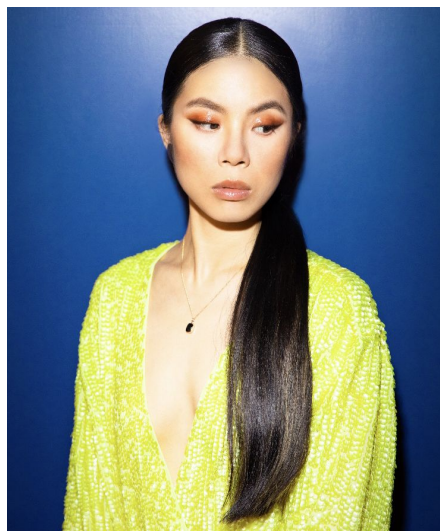

Gin Z

Gender Female
Age 35
Height 160 cm
Look Asian
Category Actor

Clothing eu 34
Shoe size 37
Eyes Brown
Hair Black
Extra skills actress, model, singer, dancer