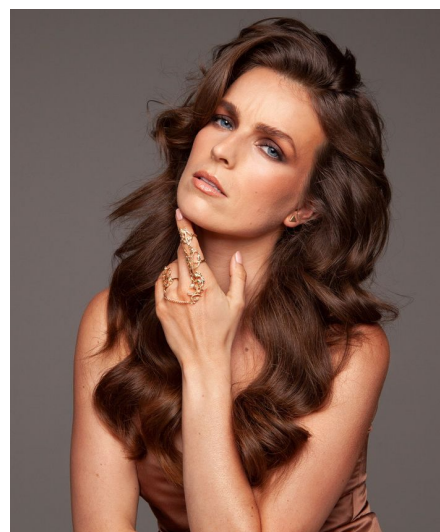

Nicki B

Gender Female
Age 29
Height 175 cm
Look Western European
Category Commercial model

Clothing eu 36
Shoe size 39
Eyes Blue
Hair Brown
Extra skills model