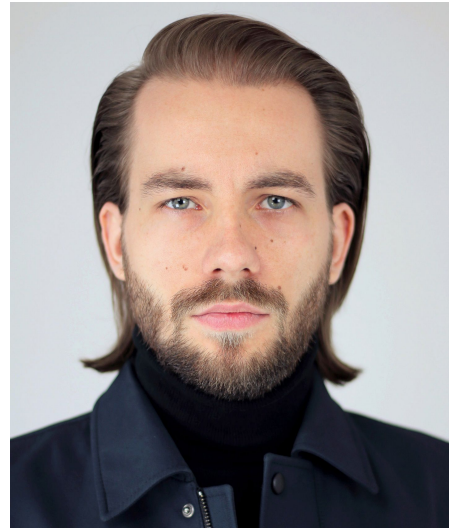

Geoffrey A

Gender Male
Age 32
Height 180 cm
Look Western European
Category Actor

Clothing eu 46
Shoe size 40
Eyes Blue
Hair Dark blond
Extra skills actor, voice over