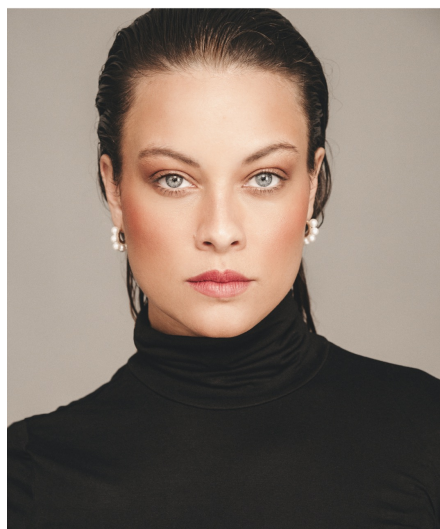

# Graciella G

**Gender** Female  
**Age** 28  
**Height** 163 cm  
**Look** Southern European  
**Category** Actor semi professional

**Clothing eu** 36/38  
**Shoe size** 38  
**Eyes** Blue  
**Hair** Brown  
**Extra skills** actress, model, presenter