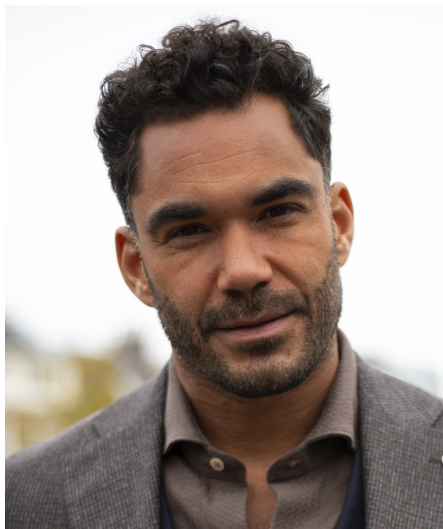

# Eloi B

**Gender** Male  
**Age** 43  
**Height** 185 cm  
**Look** South American  
**Category** Commercial model

**Clothing eu** 50  
**Shoe size** 45  
**Eyes** Brown  
**Hair** Black  
**Extra skills** model