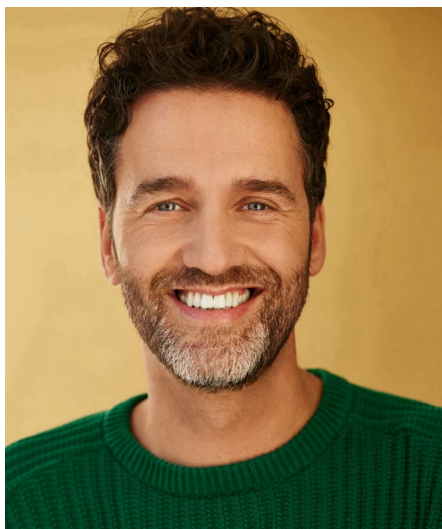

# Toby B

**Gender** Male  
**Age** 42  
**Height** 187 cm  
**Look** Western European  
**Category** Actor semi professional

**Clothing eu** 50  
**Shoe size** 41  
**Eyes** Blue  
**Hair** Brown  
**Extra skills** actor, model