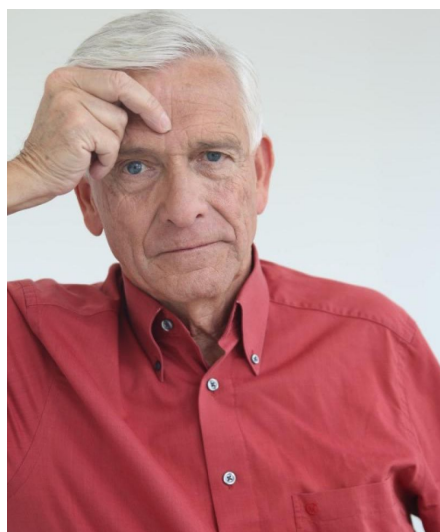

Bob B

Gender Male
Age 71
Height 178 cm
Look Western European
Category Commercial model

Clothing eu 48
Shoe size 41
Eyes Blue
Hair Gray
Extra skills model