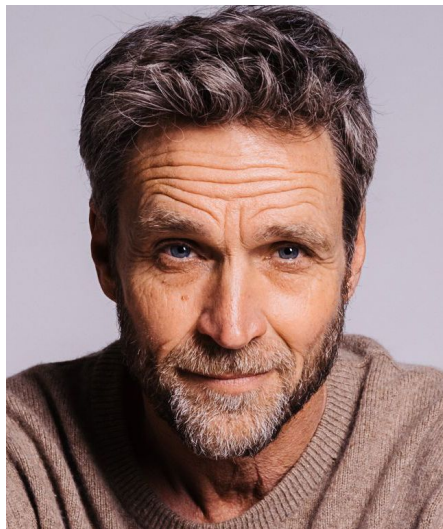

Piet D

Gender Male
Age 56
Height 183 cm
Look Western European
Category Commercial model

Clothing eu 48/50
Shoe size 43
Eyes Blue
Hair Gray
Extra skills model, sports model