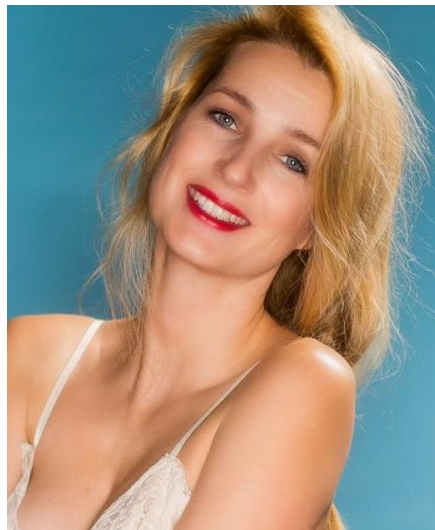

Ghislaine B

Gender Female
Age 41
Height 174 cm
Look Western European
Category Commercial model

Clothing eu 36
Shoe size 39
Eyes Blue
Hair Dark blond
Extra skills model, lingerie