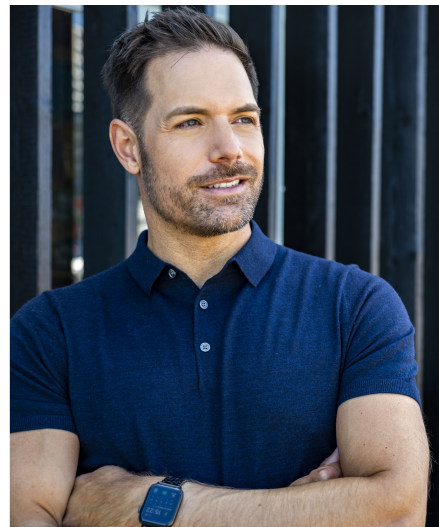

# Ferry G

**Gender** Male  
**Age** 48  
**Height** 187 cm  
**Look** Western European  
**Category** Actor semi professional

**Clothing eu** 52  
**Shoe size** 45  
**Eyes** Gray  
**Hair** Brown  
**Extra skills** actor, model, singer, hand model, presenter