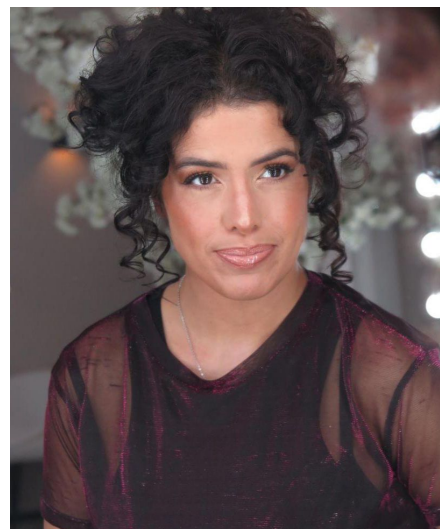

# Eveline S

**Gender** Female  
**Age** 40  
**Height** 165 cm  
**Look** South American  
**Category** Actor semi professional

**Clothing eu** 38  
**Shoe size** 39  
**Eyes** Brown  
**Hair** Brown  
**Extra skills** actress, comedy