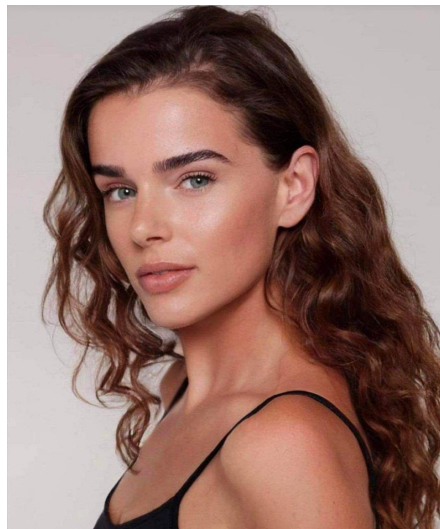

Dianne E

Gender Female
Age 27
Height 172 cm
Look Southern European
Category Actor

Clothing eu 36
Shoe size 39
Eyes Blue
Hair Brown
Extra skills actress, model, dancer