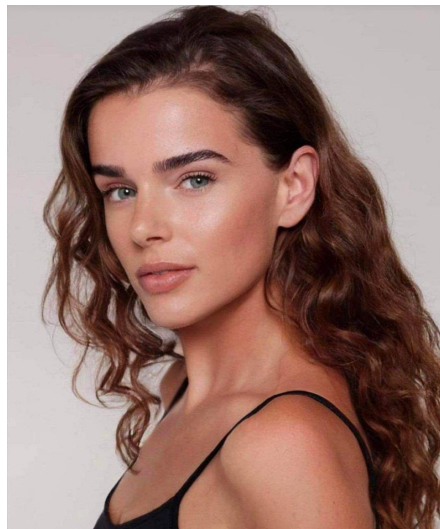

# Dianne E

**Gender** Female  
**Age** 26  
**Height** 172 cm  
**Look** Southern European  
**Category** Actor

**Clothing eu** 36  
**Shoe size** 39  
**Eyes** Blue  
**Hair** Brown  
**Extra skills** actress, model, dancer