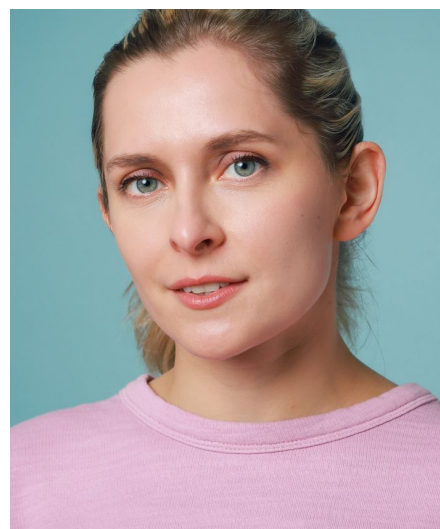

Elly N

Gender Female
Age 32
Height 168 cm
Look North American
Category Actor international

Clothing eu 36
Shoe size 39
Eyes Green
Hair Blond
Extra skills actress, model, voice over