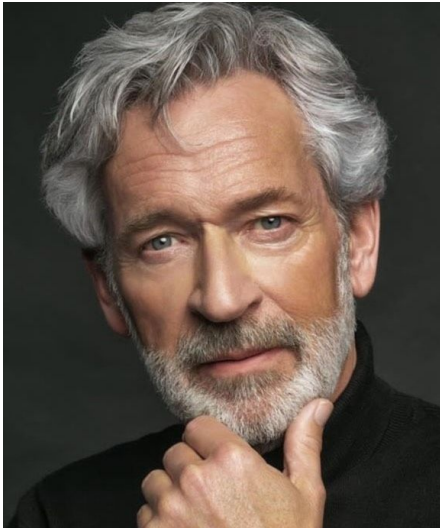

Peter Be

Gender Male
Age 67
Height 183 cm
Look Western European
Category Actor semi professional

Clothing eu 52
Shoe size 43
Eyes Blue
Hair Gray
Extra skills actor, model