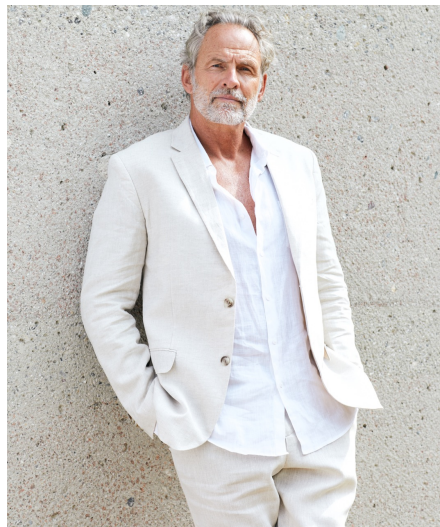

# Ingo M

**Gender** Male  
**Age** 59  
**Height** 188 cm  
**Look** Western European  
**Category** Commercial model

**Clothing eu** 50  
**Shoe size** 46  
**Eyes** Blue  
**Hair** Gray  
**Extra skills** model