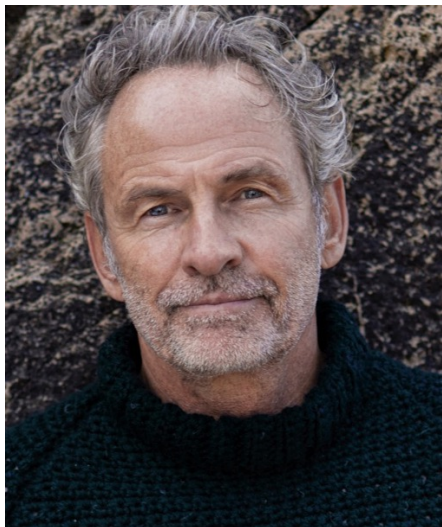

# Ingo M

**Gender** Male  
**Age** 59  
**Height** 188 cm  
**Look** Western European  
**Category** Commercial model

**Clothing eu** 50  
**Shoe size** 46  
**Eyes** Blue  
**Hair** Gray  
**Extra skills** model