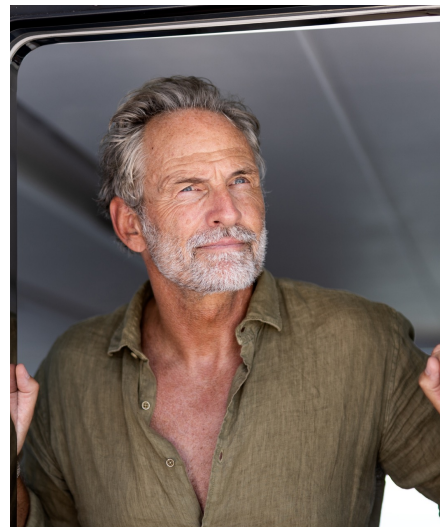

# Ingo M

**Gender** Male  
**Age** 59  
**Height** 188 cm  
**Look** Western European  
**Category** Commercial model

**Clothing eu** 50  
**Shoe size** 46  
**Eyes** Blue  
**Hair** Gray  
**Extra skills** model