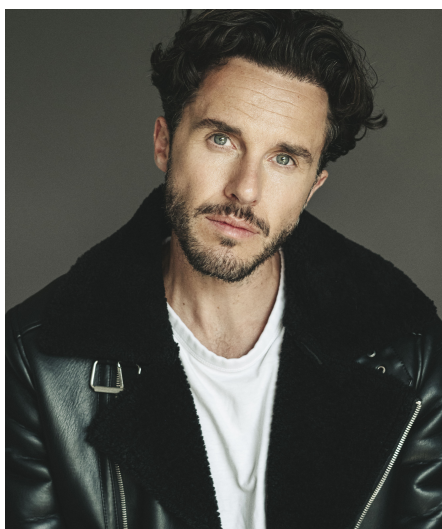

Boris B

Gender Male
Age 38
Height 180 cm
Look Western European
Category Actor semi professional

Clothing eu 46/48
Shoe size 42
Eyes Blue
Hair Brown
Extra skills actor, model, presenter