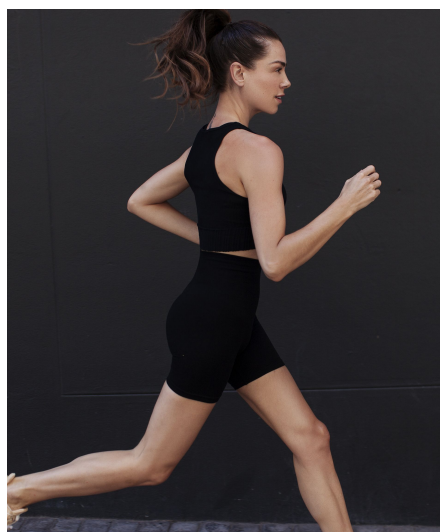

Kimberly L

Gender Female
Age 33
Height 175 cm
Look Southern European
Category Actor semi professional

Clothing eu 36
Shoe size 39
Eyes Brown
Hair Brown
Extra skills actress, model, dancer