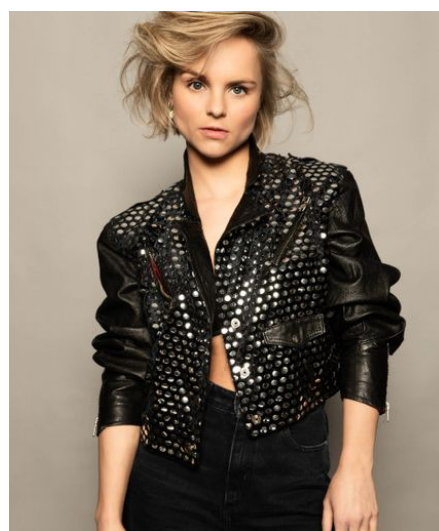

# Stijn F

**Gender** Female  
**Age** 34  
**Height** 160 cm  
**Look** Western European  
**Category** Actor

**Clothing eu** 34  
**Shoe size** 36  
**Eyes** Blue  
**Hair** Blond  
**Extra skills** actress, presenter, model