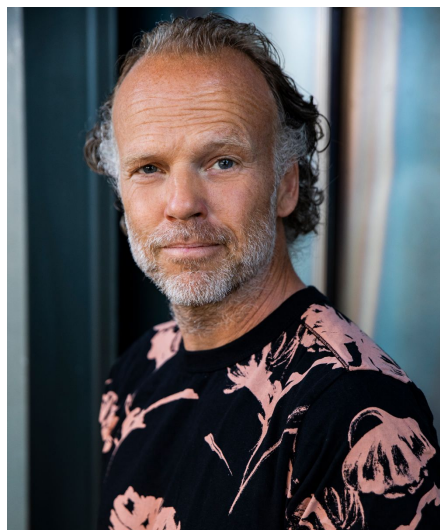

Roel BI

Gender Male
Age 49
Height 185 cm
Look Western European
Category Actor

Clothing eu 48
Shoe size 43
Eyes Blue
Hair Gray
Extra skills actor, comedy, voice over