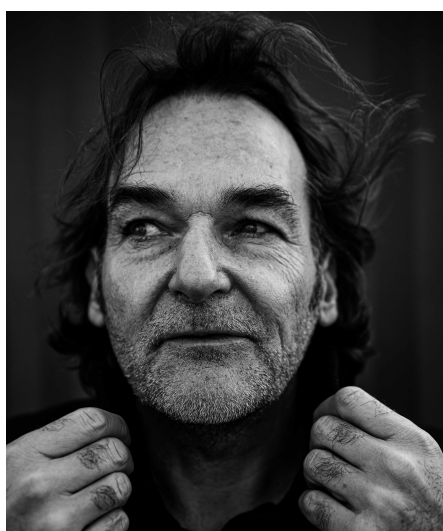

Bart L

Gender Male
Age 58
Height 189 cm
Look Western European
Category Actor

Clothing eu 54
Shoe size 46
Eyes Brown
Hair Brown
Extra skills actor