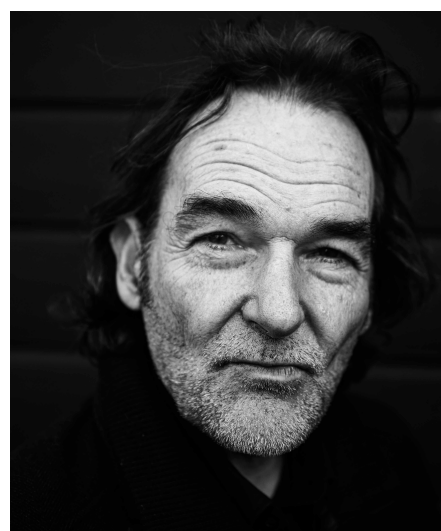

Bart L

Gender Male
Age 58
Height 189 cm
Look Western European
Category Actor

Clothing eu 54
Shoe size 46
Eyes Brown
Hair Brown
Extra skills actor