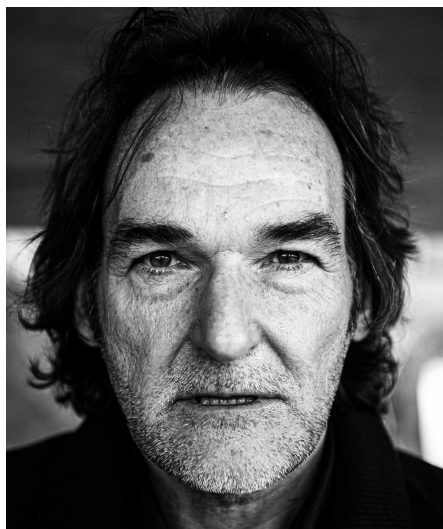

Bart L

Gender Male
Age 58
Height 189 cm
Look Western European
Category Actor

Clothing eu 54
Shoe size 46
Eyes Brown
Hair Brown
Extra skills actor