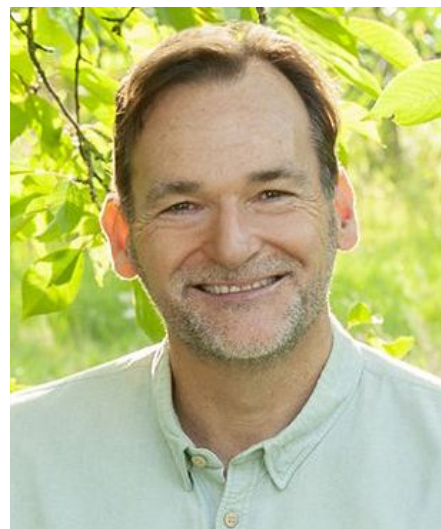

Bart L

Gender Male
Age 58
Height 189 cm
Look Western European
Category Actor

Clothing eu 54
Shoe size 46
Eyes Brown
Hair Brown
Extra skills actor