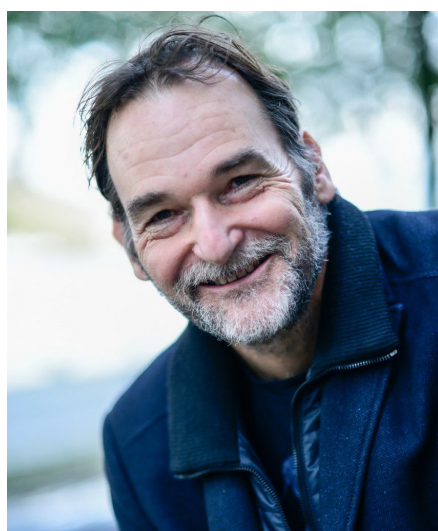

Bart L

Gender Male
Age 58
Height 189 cm
Look Western European
Category Actor

Clothing eu 54
Shoe size 46
Eyes Brown
Hair Brown
Extra skills actor