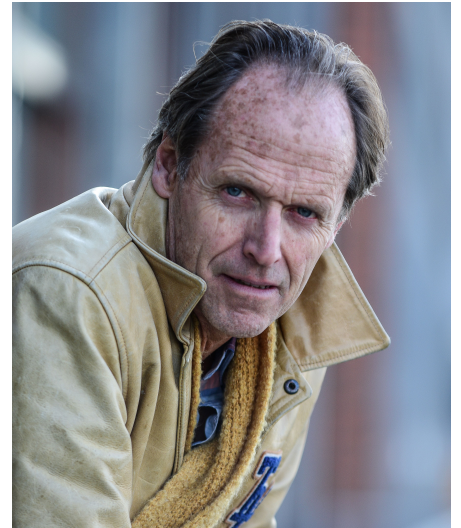

# Gert Jan L

**Gender** Male  
**Age** 69  
**Height** 186 cm  
**Look** Western European  
**Category** Actor

**Clothing eu** 51  
**Shoe size** 43  
**Eyes** Blue  
**Hair** Dark blond  
**Extra skills** actor, presenter, voice over