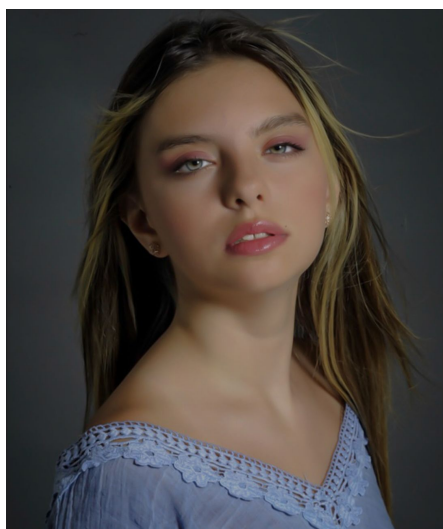

Elly P

Gender Female
Age 14
Height 150 cm
Look Eastern European
Category Child

Clothing eu 158
Shoe size 37
Eyes Green
Hair Brown
Extra skills model, dancer, singer, sports model