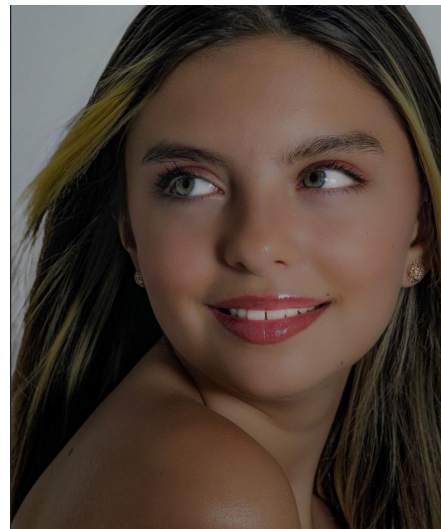

Elly P

Gender Female
Age 14
Height 150 cm
Look Eastern European
Category Child

Clothing eu 158
Shoe size 37
Eyes Green
Hair Brown
Extra skills model, dancer, singer, sports model