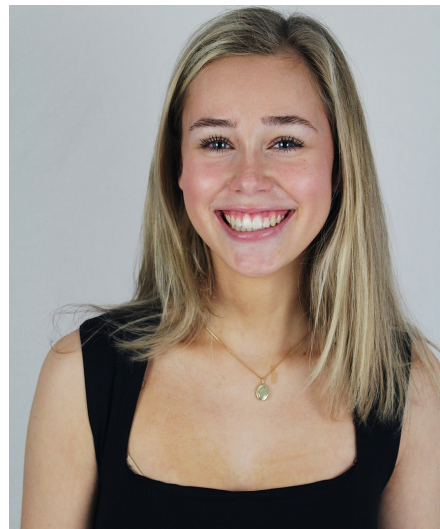

# Juliette H

**Gender** Female  
**Age** 19  
**Height** 175 cm  
**Look** Western European  
**Category** Actor semi professional

**Clothing eu** 34  
**Shoe size** 41  
**Eyes** Blue  
**Hair** Blond  
**Extra skills** actress, model, dancer