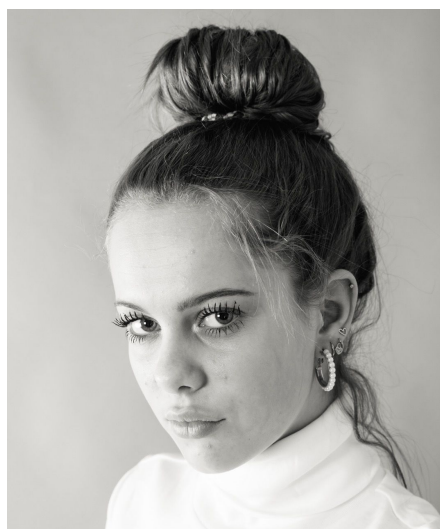

# Inez V

**Gender** Female  
**Age** 15  
**Height** 164 cm  
**Look** Western European  
**Category** Commercial model

**Clothing eu** 34  
**Shoe size** 38  
**Eyes** Blue  
**Hair** Blond  
**Extra skills** model, sports model