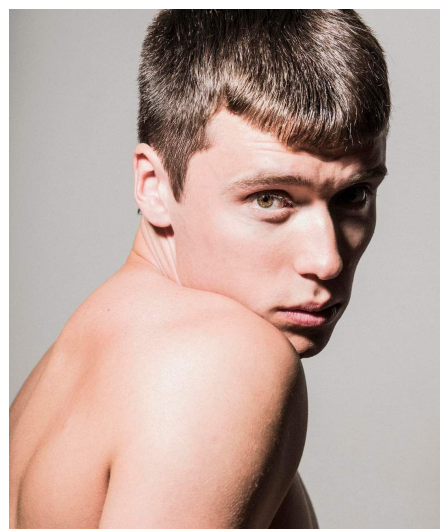

Gilles S

Gender Male
Age 23
Height 188 cm
Look Western European
Category Commercial model

Clothing eu 50/52
Shoe size 44
Eyes Brown
Hair Brown
Extra skills model, sports model